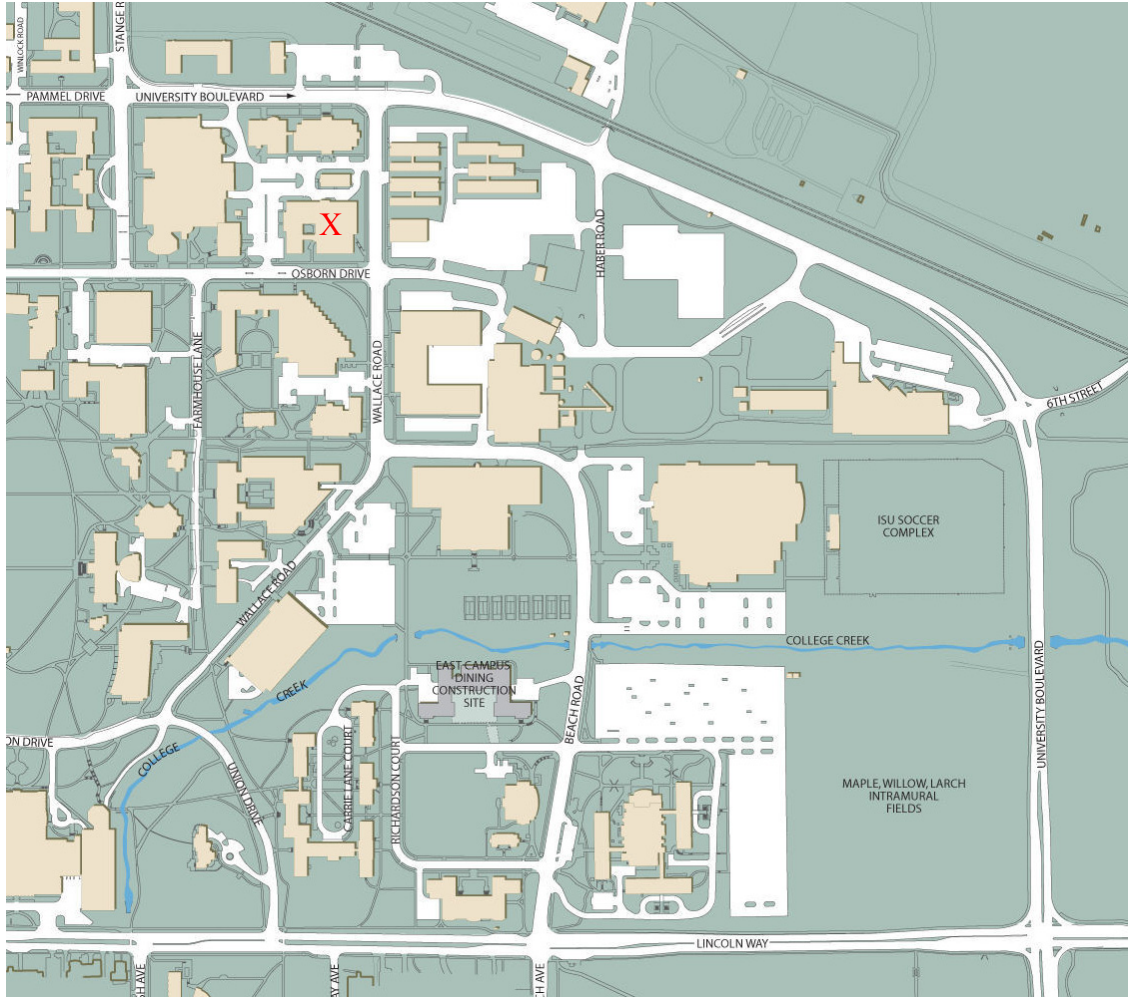

ISU Campus Map

Accommodations:

Baymont Inn & Suites (515) 296-2500
Comfort Inn (800) 228-5150
Country Inn and Suites (800) 456-4000
Heartland Inn (800) 334-3277
Hotel at Gateway Center (800) 367-2637
ISU Memorial Union (515) 292-1111
Quality Inn at Starlite Village (800) 903-0009
University Inn (515) 232-0280

AmericInn (800) 634-3444
Comfort Suites (515) 268-8808
Hampton Inn (800) 426-7866
Holiday Inn Express (800) 465-4329
Howard Johnson Express (800) 798-8363
Microtel Inn and Suites (877) 422-5250
Super 8 Motel (800) 800-8000

- Baymont Inn & Suites, Hotel at Gateway Center, and Comfort Suites are located south of U.S. 30 on Elwood Drive.