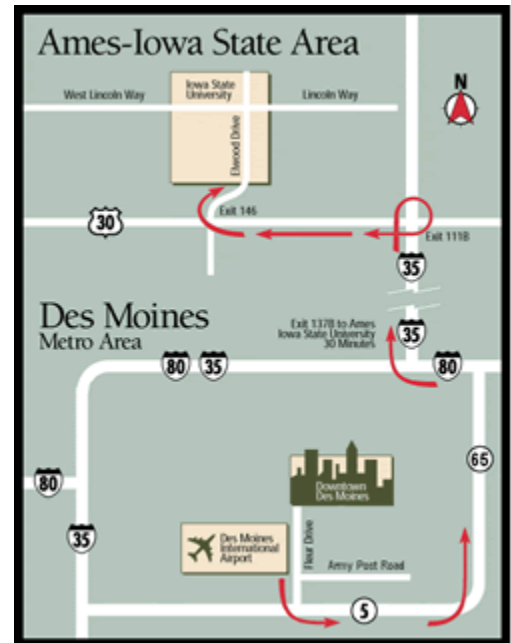

Directions to Ames from the Des Moines International Airport:

Proceed out of airport parking lot and turn right (south) onto Fleur Drive.

Drive south on Fleur Drive to highway 5, turn left onto highway 5 (east).

Proceed east on highway 5, highway 5 becomes I-65 north. Proceed north on I-65 to I-80.

Next, stay in left lane and merge onto I-80 West, proceed west on I-80 to the I-80/I-35 exchange.

Turn right onto I-35 North. Follow I-35 North to the Highway 30 exit (#111B).

Take the Highway 30 exit (#111B) west towards Ames.

Exit Highway 30 at the "Elwood Drive/ISU" exit (#146)

Drive north on University Boulevard to Lincoln Way (the fourth traffic light). Continue north and University Boulevard will curve to the left (west) and become Pammel Drive. At the second stop light (Wallace Road), turn left (south).

The Seed Science Center is the red brick building to the west of Wallace Road.

Please note University Boulevard used to be called Elmwood Drive.